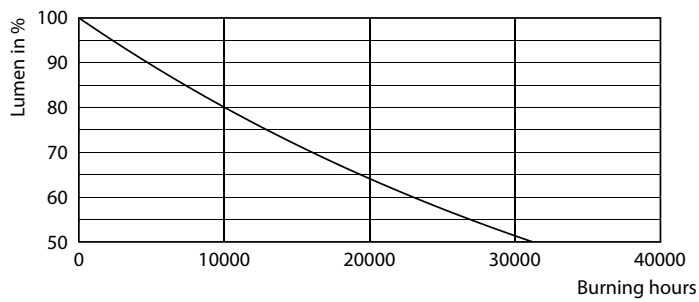

Lifetime

LEDtube 15K FailureRate

LEDtube 15K

LEDtube 15K LumenVsTc

LEDtube 15K LifetimeVsTc

LEDtube 15K

Tubos LED Ecofit T8